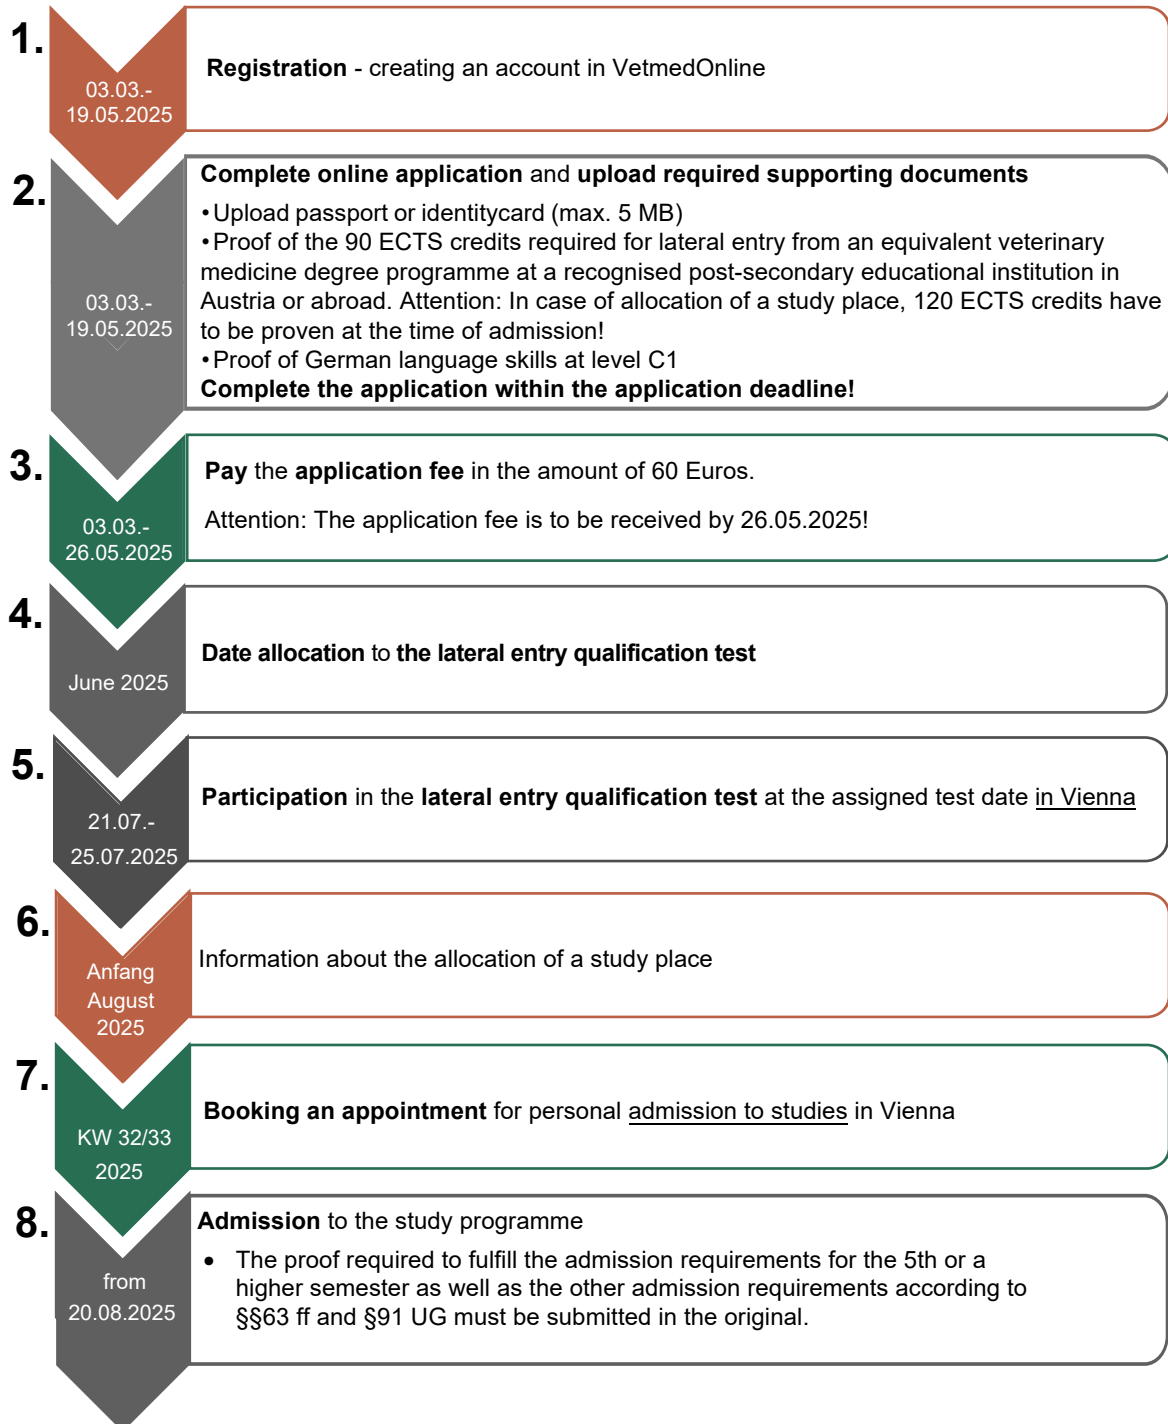

## The way to admission

### Lateral entry into a higher semester Veterinary Medicine 25/26

**Attention:**

Please note that your personal presence at the Vetmeduni in Vienna is required for participation in the lateral entry qualification test and admission to the degree program.

Participation in the lateral entry qualification test is only possible on the date assigned to the respective applicant in the announcement. A postponement or change is excluded!

Applicants who do not appear or appear too late on the announced dates will be excluded from the admission procedure and admission to the degree programme is not possible.

It is not possible to postpone the date of admission to the degree programme!