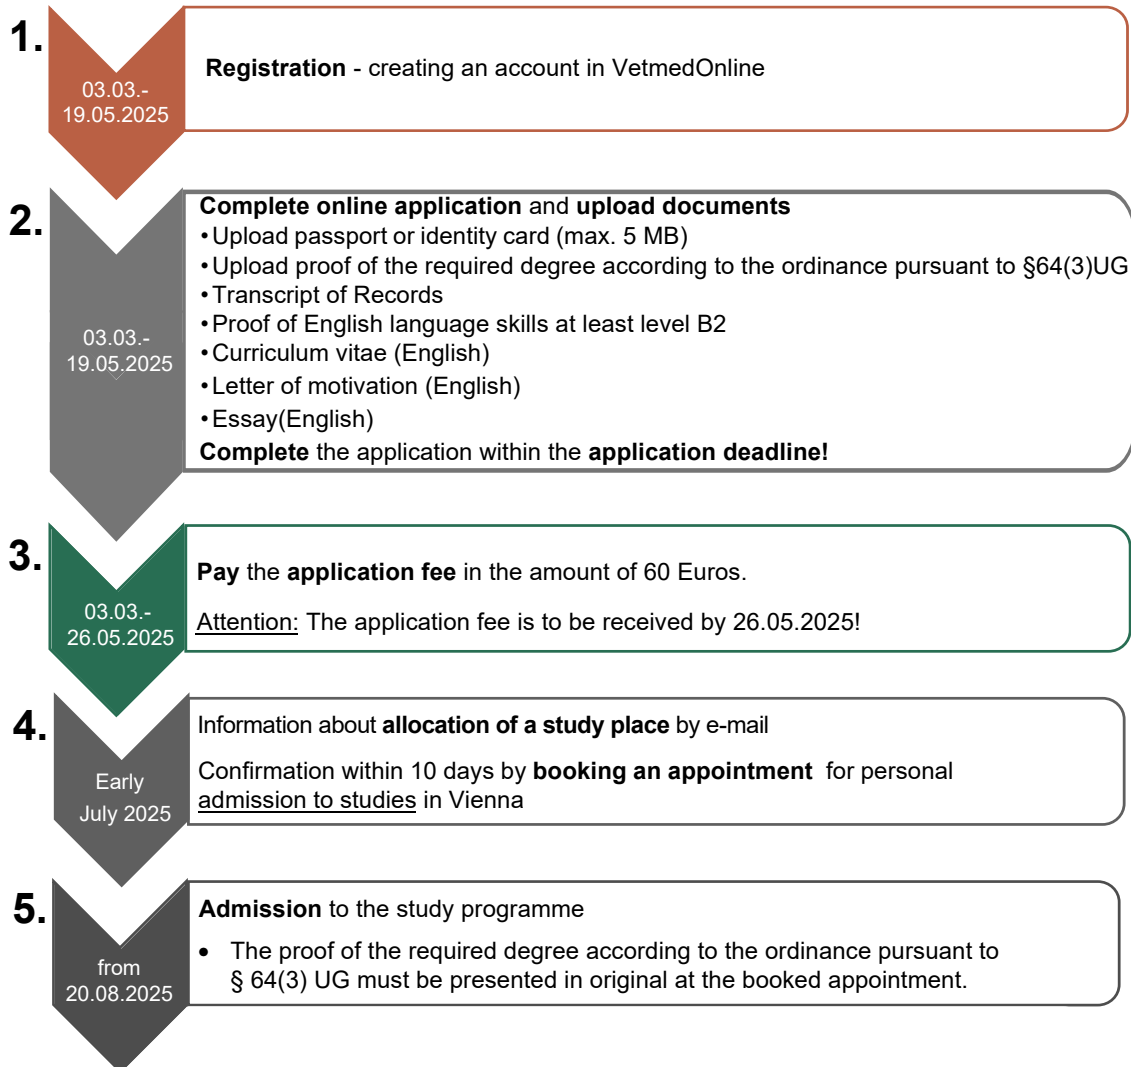

The way to admission Master's Programme Precision Animal Health

Subject to change without notice

Attention:

Please note that your personal presence at the Vetmeduni in Vienna is required for the admission to the degree program.

It is not possible to postpone the date of admission to the degree programme!